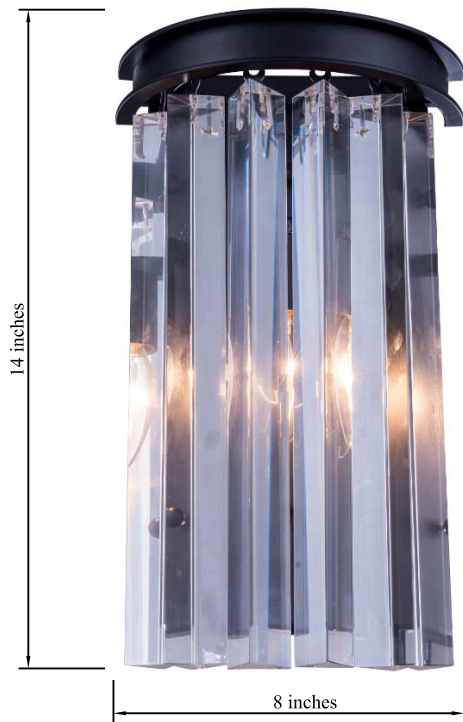

## SYDNEY COLLECTION

Sydney 2-Light Matte Black Wall Sconce Clear Crystal

Matte Black  
Item No: 1208W8MB

Polished Nickel  
Item No: 1208W8PN

Stain Gold  
Item No: 1208W8SG

### Dimensions

Back plate size(in)	L12.5"*W6.3"*H0.8"
Chain/Rod Length	N/A
Width	8"
Extension	4.7"
Height	14"
Maximum Height	N/A

### Specifications

Finish	3 Finishes
Material	Iron / Crystal
Crystal/Glass Color	Clear
Type	Wall Sconce
Hanging Device	N/A
Voltage	110-125V
Dimmable	YES
Warranty	1 Year Limited
Shipment Type	Small Parcel